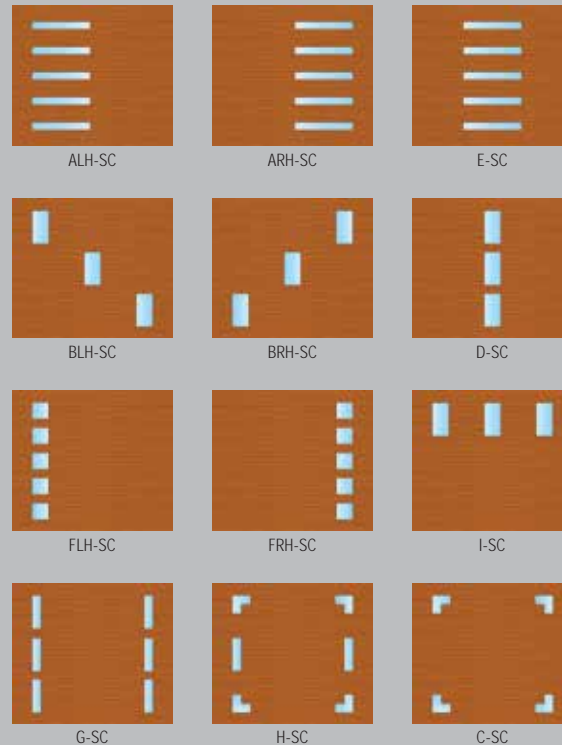

HERITAGE CLASSIC™ \$\$\$
Contemporary Designs

Wood Insulated

Heritage Classic, C-Series Custom Design, Western Red Cedar Face, Finish by Others

Custom **HANDCRAFTED** contemporary style wood garage doors. We offer a large selection of woods including Western Red Cedar, Meranti, Redwood, Sapele, Vertical Grain Fir and other select woods. Choose from our design selection below or we can manufacture to your design, material and/or size specifications. See our selection of glass at www.northwestdoor.com or we can special order your specified glass. Custom scaled drawings are always available upon request at no charge from Northwest Door. All wood doors are unfinished from the factory.

Designs below represent 8'x7' single car doors.

Heritage Classic, C-Series, Western Red Cedar Face, Finish by Others

Heritage Classic, Western Red Cedar Face, Clear Glass, ARH-SC, Finish by Others

Heritage Classic, C-Series, Western Red Cedar Face, Finish by Others